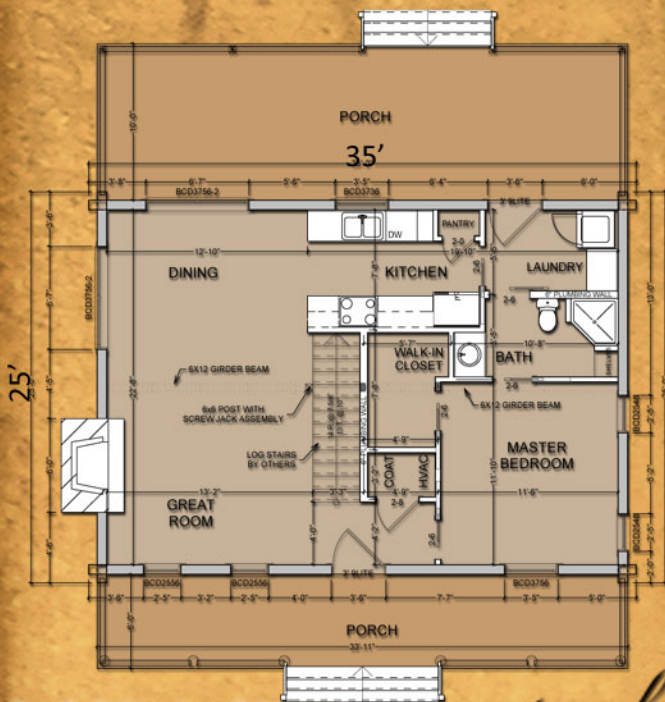

Comfy Cabins

Cabin Plans. Cabin Kits. Cabin Done!

The Rock Wren

Premium Weather-Tight Log Cabin Kit:
Subfloor, Deck & Porch Floors, Log Walls,
Second Floor System, Stairs, Gable Ends &
Dormers, Doors & Windows, House & Porch
Roof Systems, Exterior Trim Pack, Blueprints.

1373 SF Heated Space
797 SF Main Level
576 SF Upper Level
543 SF Covered Outdoor Living

\$57,900

Delivery Included!

Comfy Cabins is a division of
Natural Element Homes, LLC

natural element homes

www.NaturalElementHomes.com
114 County Road 577 Englewood, TN
© Copyright 2012, Natural Element Homes, LLC