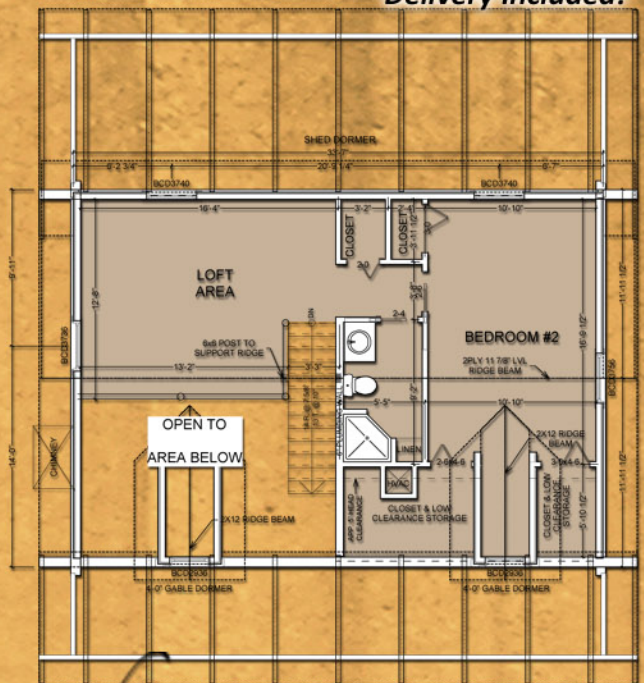

Comfy Cabins

Cabin Plans. Cabin Kits. Cabin Done!

The Rock Wren

Premium Weather-Tight Log Cabin Kit:
Subfloor, Deck & Porch Floors, Log Walls,
Second Floor System, Stairs, Gable Ends &
Dormers, Doors & Windows, House & Porch
Roof Systems, Exterior Trim Pack, Blueprints.

1373 SF Heated Space
797 SF Main Level
576 SF Upper Level
543 SF Covered Outdoor Living

\$57,900

Delivery Included!

Comfy Cabins is a division of
Natural Element Homes, LLC

natural element homes

www.NaturalElementHomes.com
114 County Road 577 Englewood, TN
© Copyright 2012, Natural Element Homes, LLC